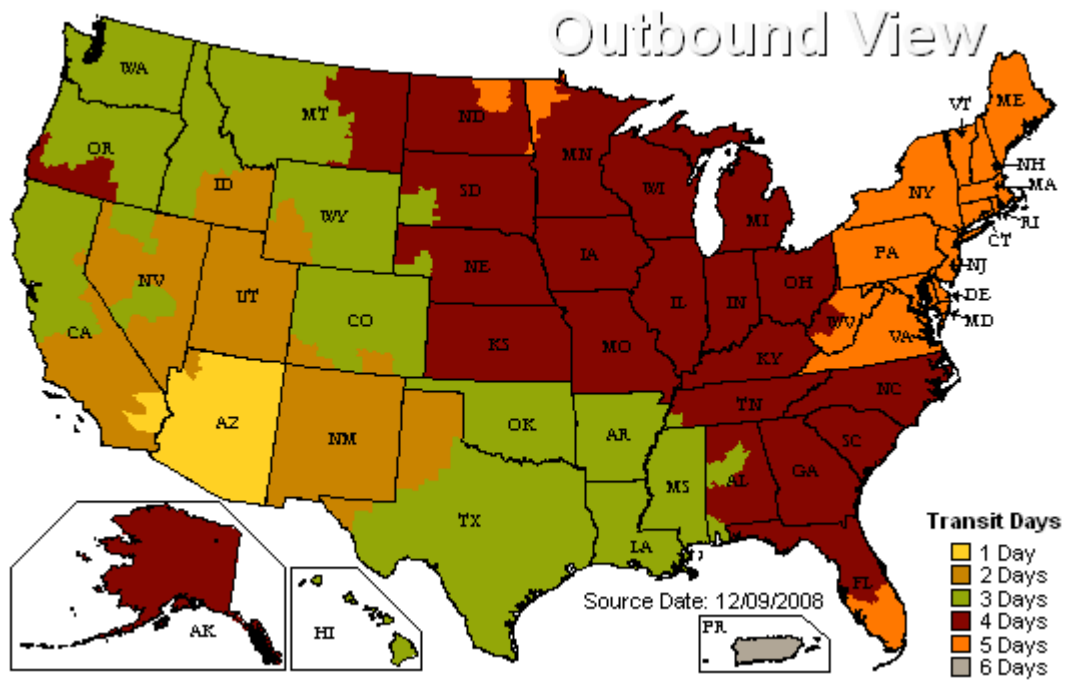

U.S. Ground Map Results

Business days in transit from: PRESCOTT, AZ 86305

Service Map colors may vary due to differences in hardware and software. This map is a general representation of UPS Ground transit times. For service availability and to calculate the delivery time for a package shipped between a specific origin and destination worldwide, select **Calculate Time & Cost** in the **Shipping** tab.