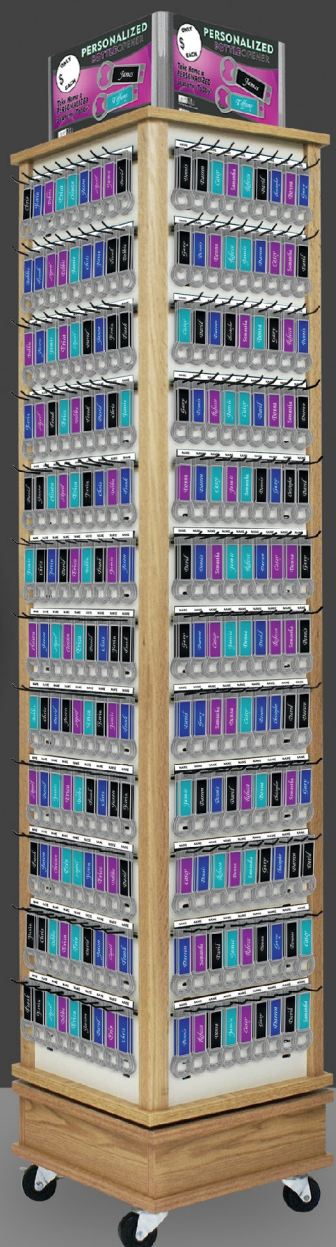

Your Choice

Side 1: 4 Assorted Color Metal Inserts

Assorted in Four Colors

OR

Side 1: Wood Insert

Side 2: Your 4 Color Logo or Location

- Most Requested Item
- Great Margins
- Metal Alloy Construction
- Sleek Design
- Customized to Your Logo or Location
- Size 4.25" x 1.625"

Code	Pieces Per Hook	Total Pieces	Price Each	Display Cost	Total Cost	Total Hooks	Names	Initials	Titles
BTLOPENER2	2	864				432	375	21	36
BTLOPENER3	3	1296				432	375	21	36
BTLOPENER4	4	1728				432	375	21	36
BTLOPENER5	5	2160				432	375	21	36
BTLOPENER6	6	2592				432	375	21	36

Re-orders

Code	Description	Price Each	Minimum
BTLOPENER	Bottle Openers		

Display Code: D23 Additional bottle openers included at no charge to offset display cost.

STOCK STICKER DESIGNS: 1000's of location specific designs available - NO SETUP FEES! Visit www.lasergifts.com/art for available designs

CUSTOM DESIGNS: 30 Day Lead on Traditional Stickers / 120 Day Lead on Lenticular

- Oak rotating floor display
- Measures: 16" x 16" x 72"
- Up to 12 bottle openers per hook